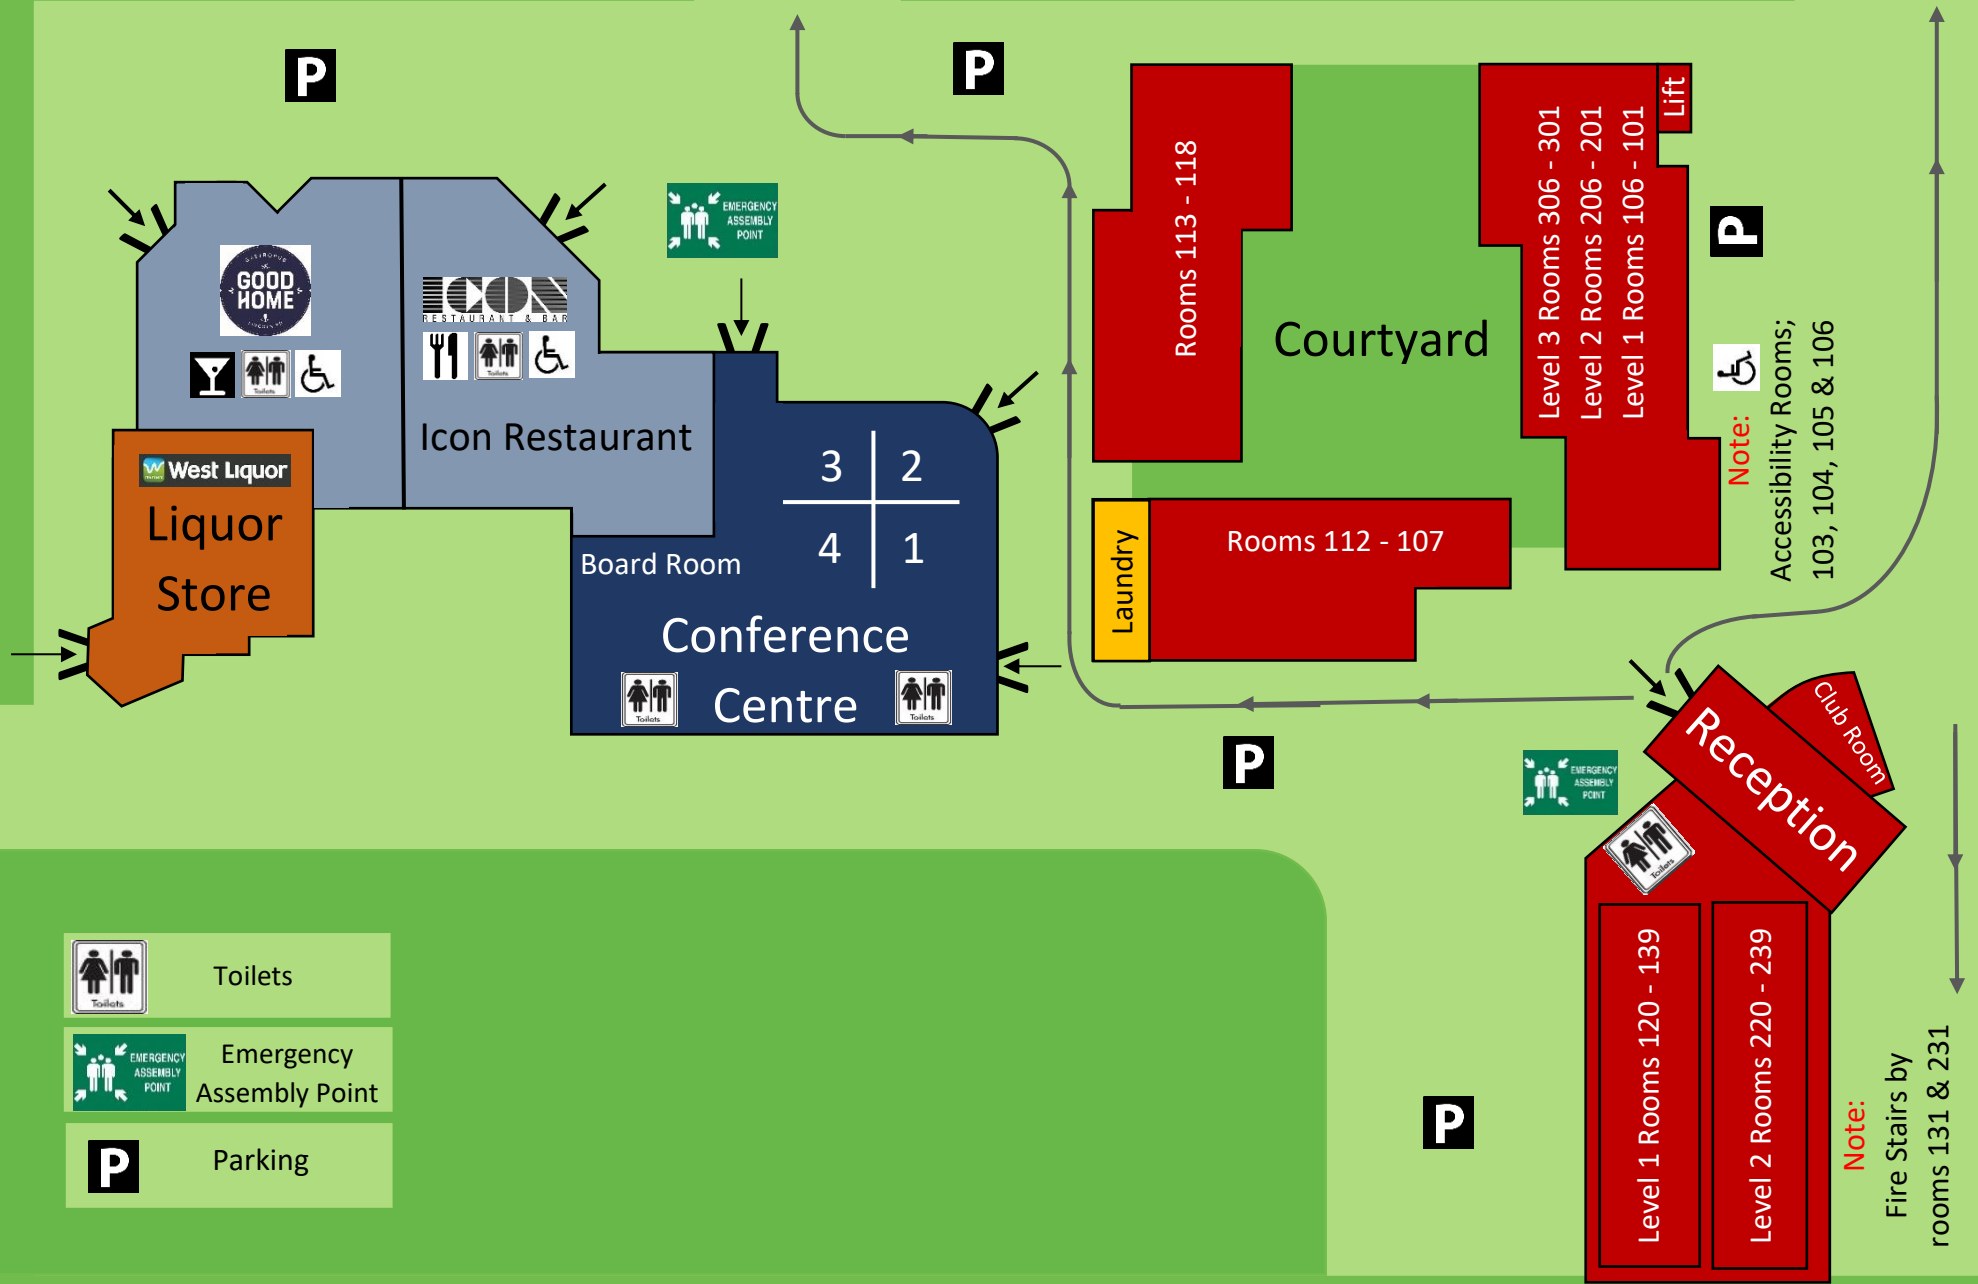

Quality Hotel Lincoln Green Hotel and Conference Centre Map

159 Lincoln Road
09 838 7006
www.lincolngreen.co.nz

SH1/SH16 Motorway
Onramps

Lincoln Road

Westwave & Westcity

Te Pai Place

Trusts Arena

Exit/Entrance

Exit/Entrance

- Toilets
- Emergency Assembly Point
- Parking

Note:
Accessibility Rooms;
103, 104, 105 & 106

Note:
Fire Stairs by
rooms 131 & 231